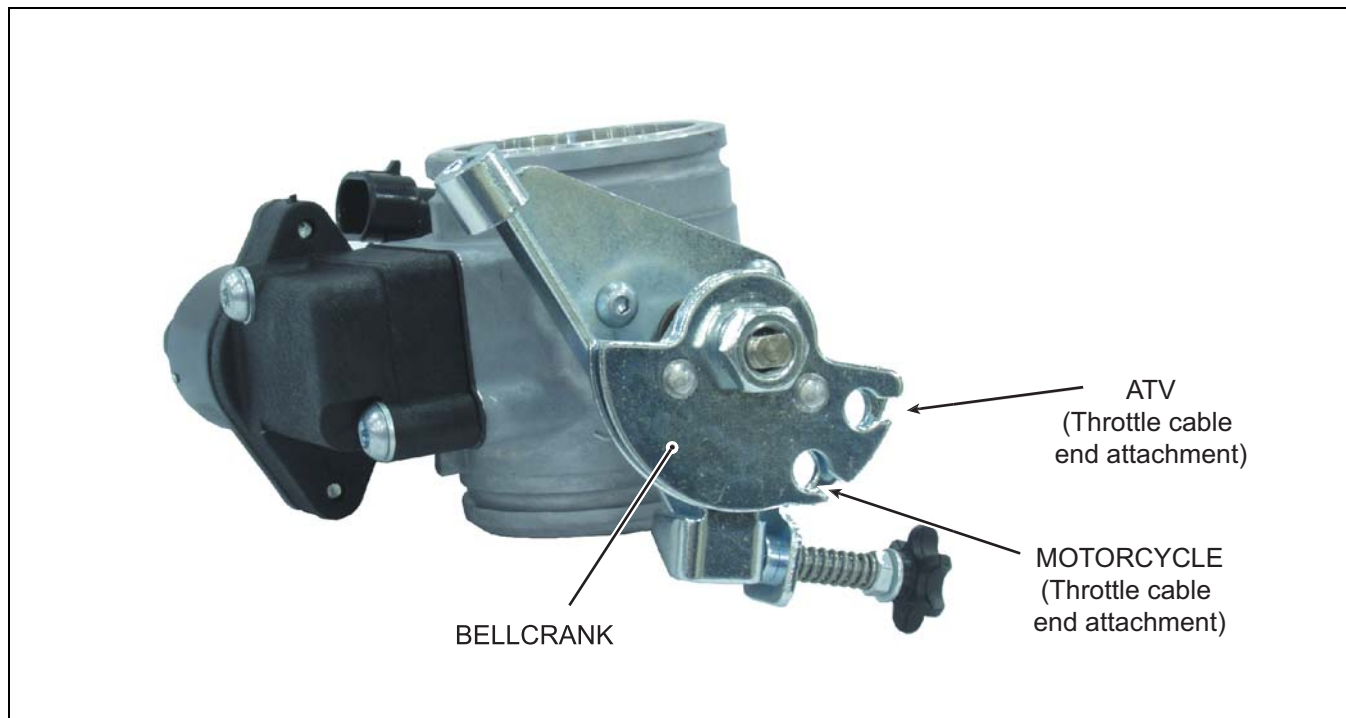

## Cannondale Motorsports Parts Bulletin

BULLETIN : PB02-002

MODELS : All 2002 ATVs and Motorcycles

ISSUED : 3/15/02

SUBJECT : Revised throttle body assembly - bellcrank

DETAIL : A running change has been made to the throttle body assembly for all 2002 model ATVs and motorcycles. The bellcrank of the revised assembly includes both an ATV and a motorcycle throttle cable end attachment point. To obtain the specified throttle cable freeplay, the cable ends of ATVs and motorcycles must be attached as indicated in the illustration below.

**Revised throttle body assembly**

**NOTE :**

*The revised throttle body assembly includes other component part changes. Consult vehicle parts catalogs.*

*Information is subject to change without notice.*